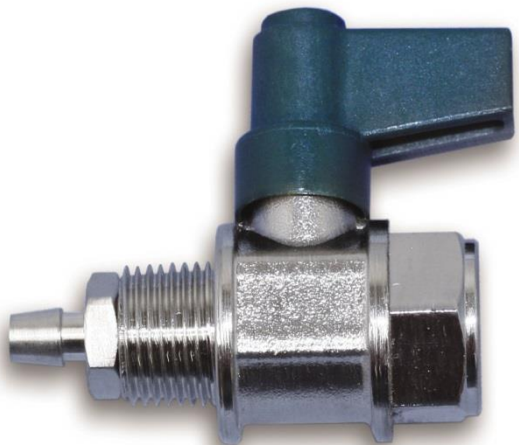

187562

Tomorrow's Technology Today

TECHNICIAN'S CHOICE®

PROFESSIONAL SERIES

Tornador® Air Reverse Switch

Introducing Technician's Choice® 187562 Tornador® Air Reverse Switch... Replacement part for TEC1221 Tornador®.